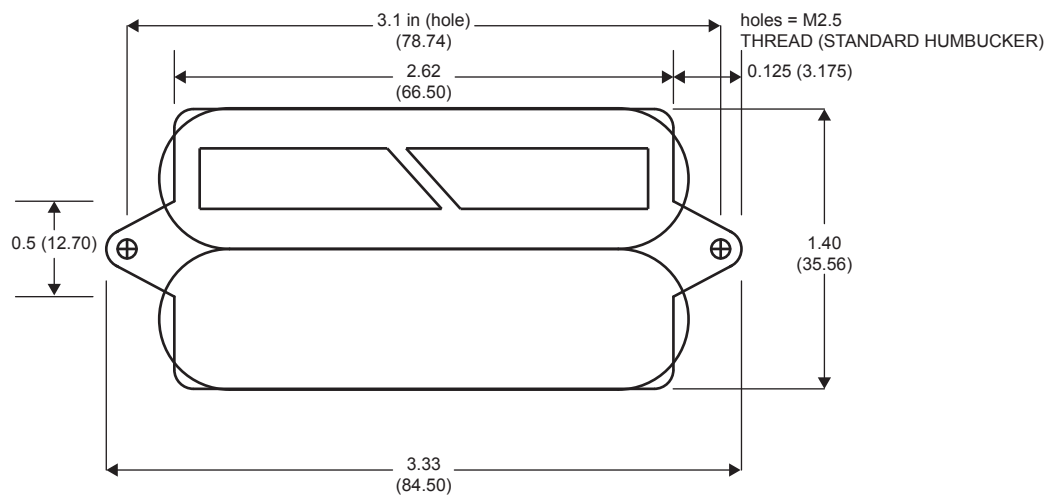

# DRIVER DIMENSIONS

Dimensions are in inches (MM in parentheses)

NOTE: Same cover used on both HB and SC versions.  
Dummy cover used on HB version same dimensions as driver cover