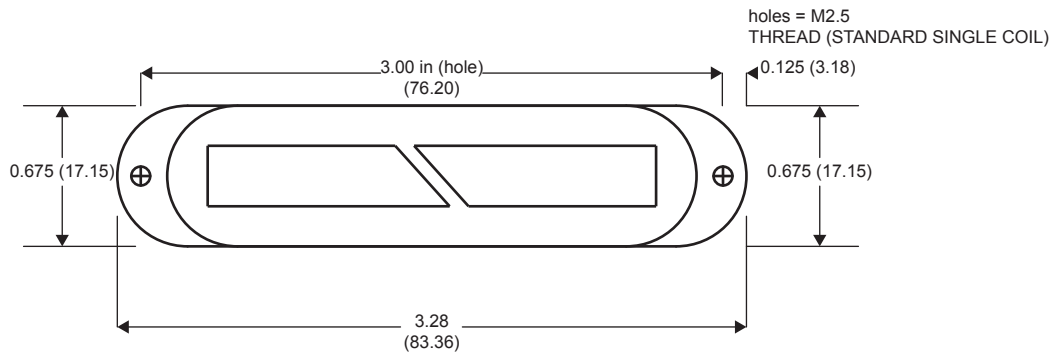

# DRIVER DIMENSIONS

Dimensions are in inches (MM in parentheses)

NOTE: Same cover used on both HB and SC versions.  
Dummy cover used on HB version same dimensions as driver cover